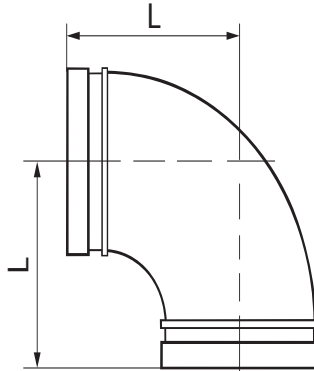

Grooved 90° Elbow
Model 90 & 90S

Model Number (Red Painted)	Model Number (Galvanised)	Nominal Size mm/in	Pipe O.D mm/in	Working Pressure PSI/MPa	Dimensions L mm/in
RD90L033	RD90L033G	25 1	33.7 1.315	500 3.45	57 2.24
RD90L042	RD90L042G	32 1¼	42.4 1.660	500 3.45	70 2.75
RD90L048	RD90L048G	40 1½	48.3 1.900	500 3.45	70 2.75
RD90S060	RD90S060G	50 2	60.3 2.375	300 2.07	70 2.75
RD90S076	RD90S076G	65 2½	76.1 3.000	300 2.07	76 3.00
RD90S089	RD90S089G	80 3	88.9 3.500	300 2.07	85.5 3.37
RD90S114	RD90S114G	100 4	114.3 4.500	300 2.07	101 3.98
RD90S139	RD90S139G	125 5	139.7 5.500	300 2.07	124 4.88
RD90S168	RD90S168G	150 6	168.3 6.625	500 3.45	140 5.50
RD90S219	RD90S219G	200 8	219.1 8.625	300 2.07	165 6.50
RD90L273	RD90L273G	250 10	273.0 10.750	500 3.45	229 9.00
RD90L323	RD90L323G	300 12	323.9 12.750	500 3.45	254 10.00